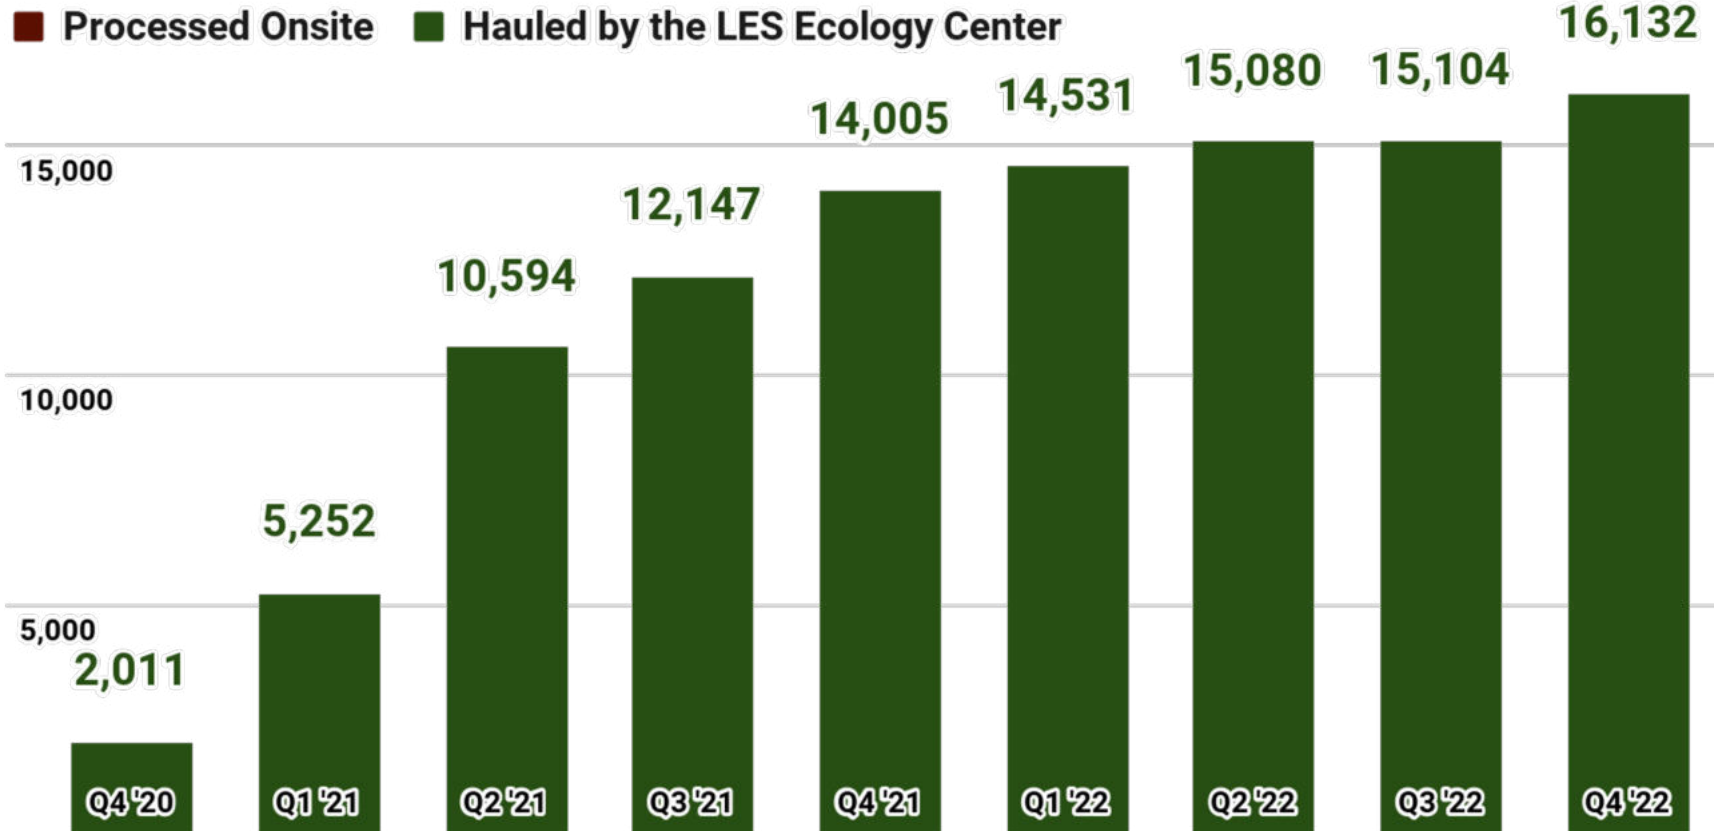

Hell's Kitchen Commons

November 2020

November 2022

Hell's Kitchen Commons

Amount of food scraps collected (in lbs)

Down to Earth Garden

Model C: Community Processed

- Food Scrap Drop-off
- Compost Structure Builds
- Onsite Processing Support
- Tools & Equipment
- Volunteer recruitment