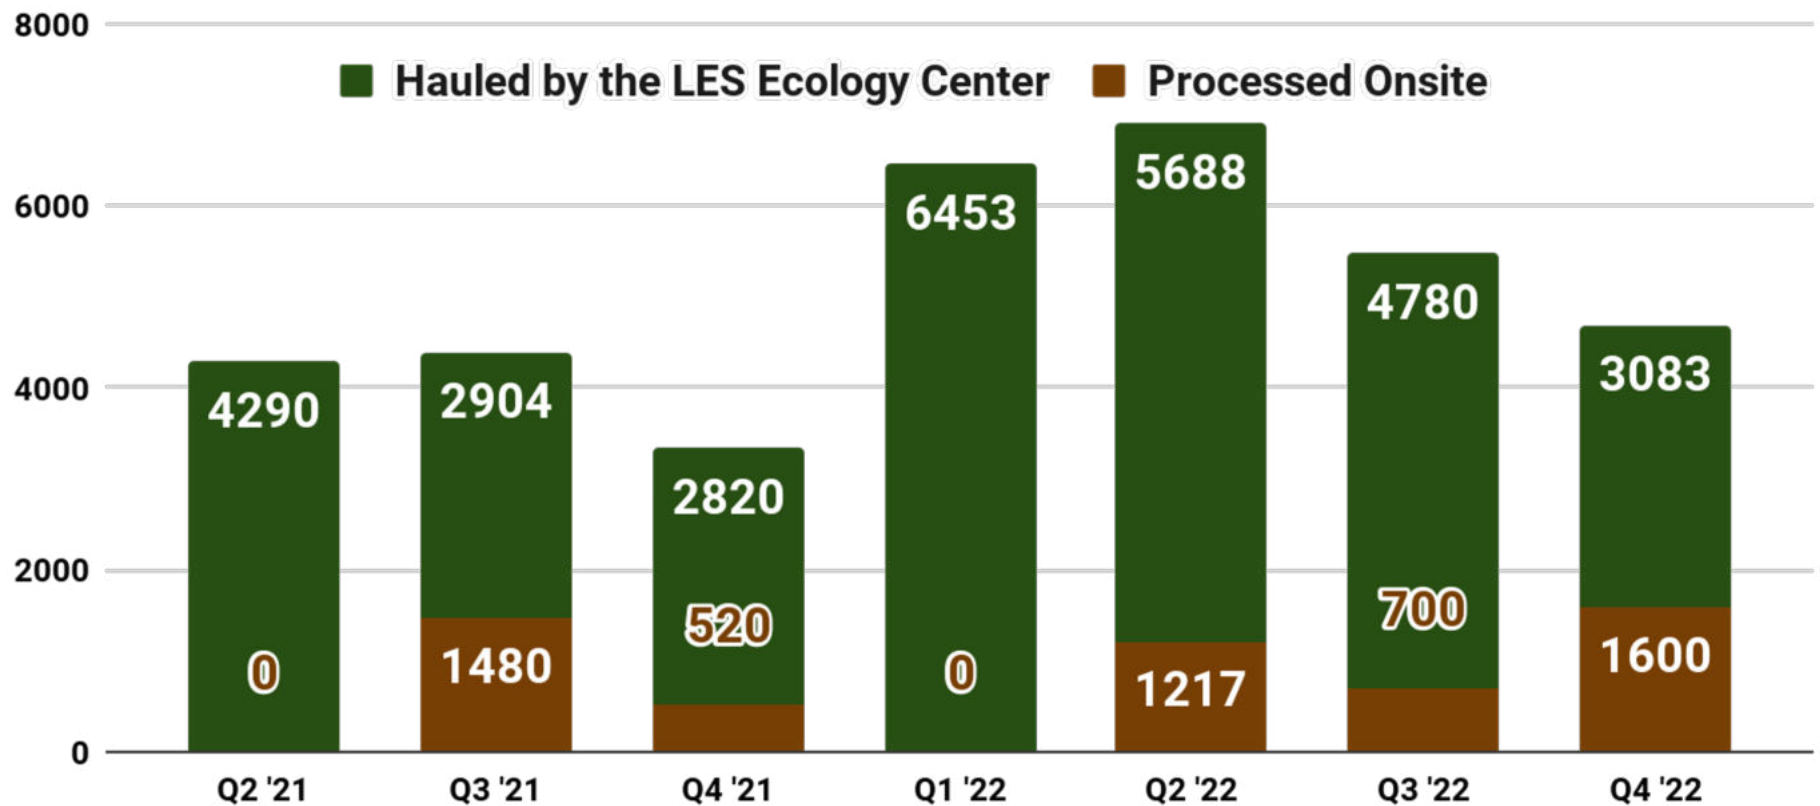

Browns Bin Build

Compost Bin Build Support

Volunteer Recruitment

Pleasant Village Community Garden

Amount of Food Scraps Collected (in lbs)

January 23, 2023 | Cultivating Community Composting Forum

Thank you!