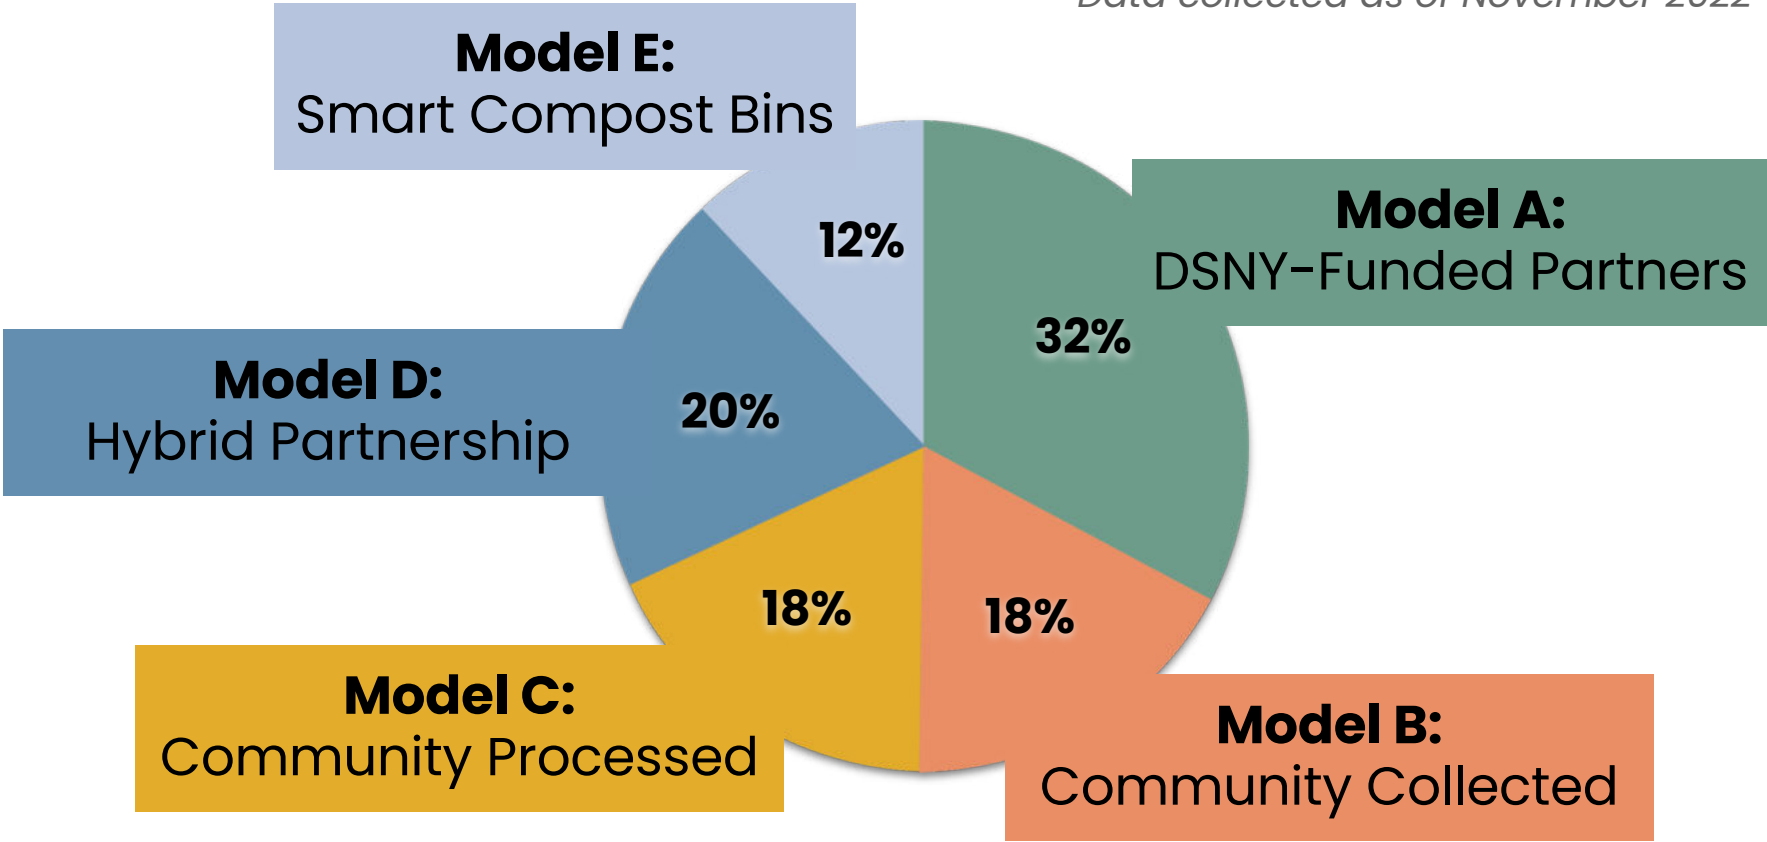

Over 200 public food scrap drop-off sites!

Model C: Community Processed

Food Scrap Drop-Off Sites by Model Type

Over 200 public food scrap drop-off sites!

Model D: Hybrid Partnership

Food Scrap Drop-Off Sites by Model Type

Over 200 public food scrap drop-off sites!

Model E: Smart Compost Bins

Food Scrap Drop-Off Sites by Model Type

Data collected as of November 2022

Types of support we offer to community groups:

Food Scrap Pickup