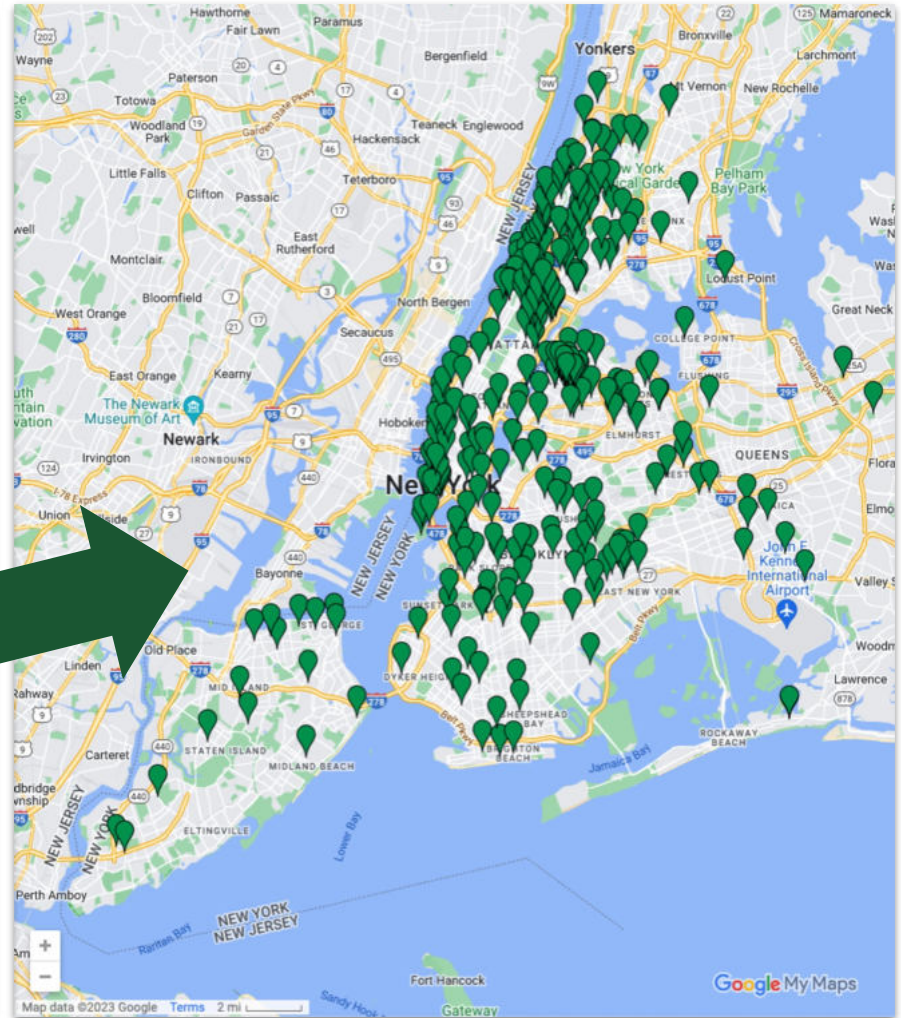

Drop-off Composting

Drop-off composting is one way residents can put their food and yard waste to good use, instead of being sent to a landfill. Use the map below to find locations where you can drop-off your food scraps and **Make Compost, Not Trash!** All food scraps are processed locally at community scale compost sites.

Before visiting a food scrap drop-off site:

- confirm that they are open and accepting food scraps
- review open hours listed on the map
- check flyer on the map to see what items are accepted