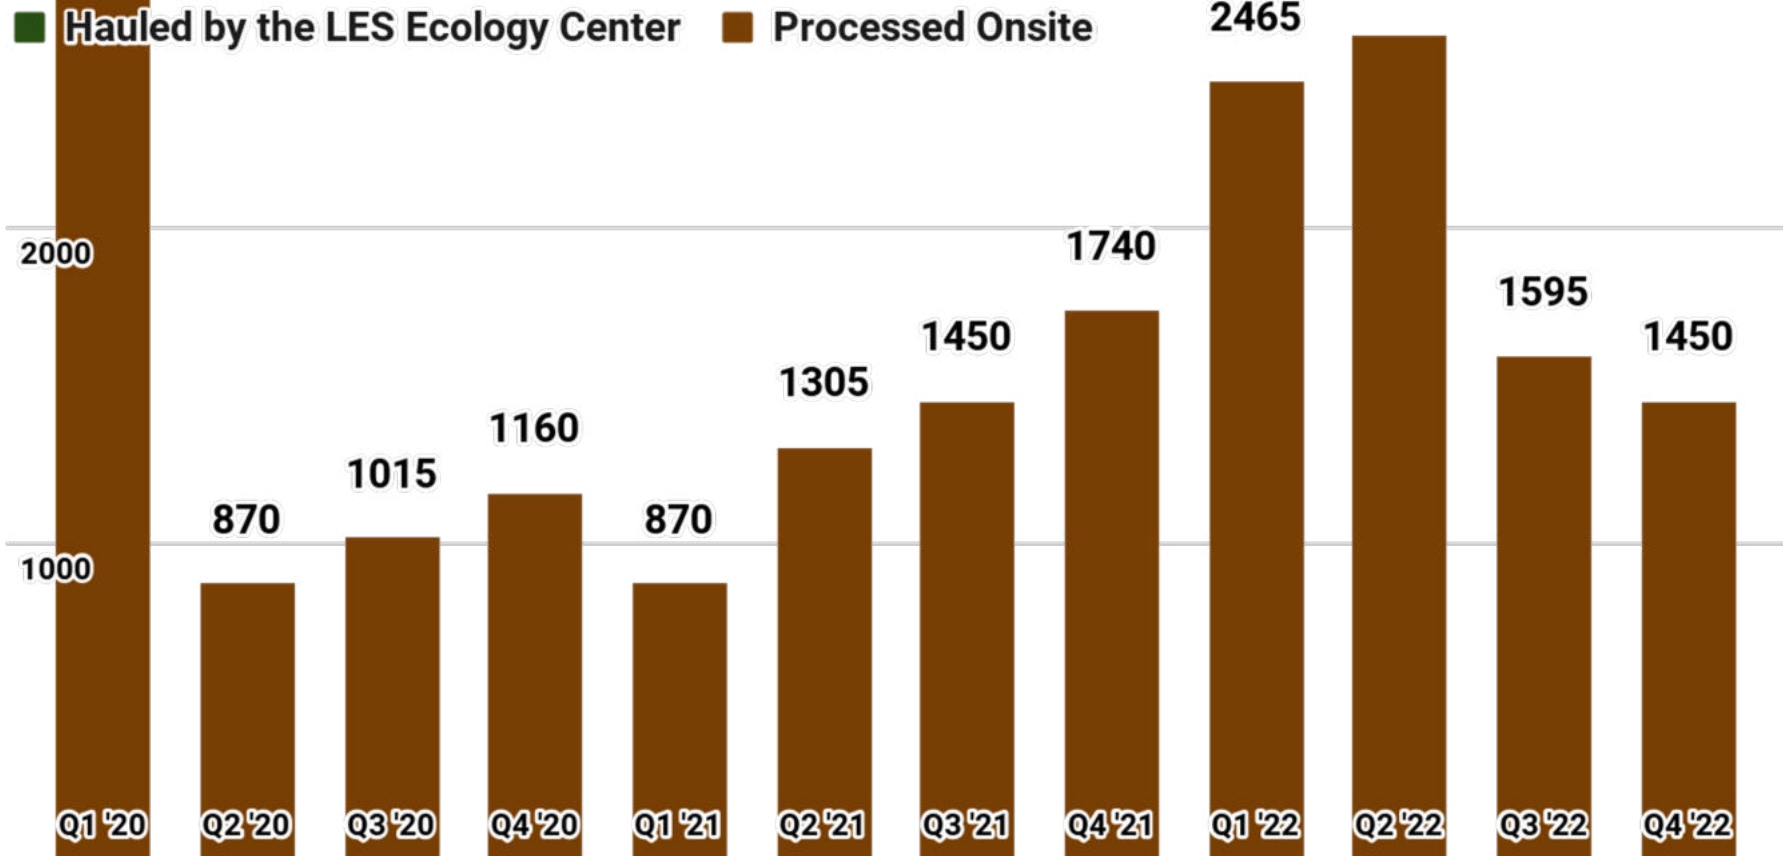

Down to Earth Garden

Amount of Food Scraps Collected (in lbs)