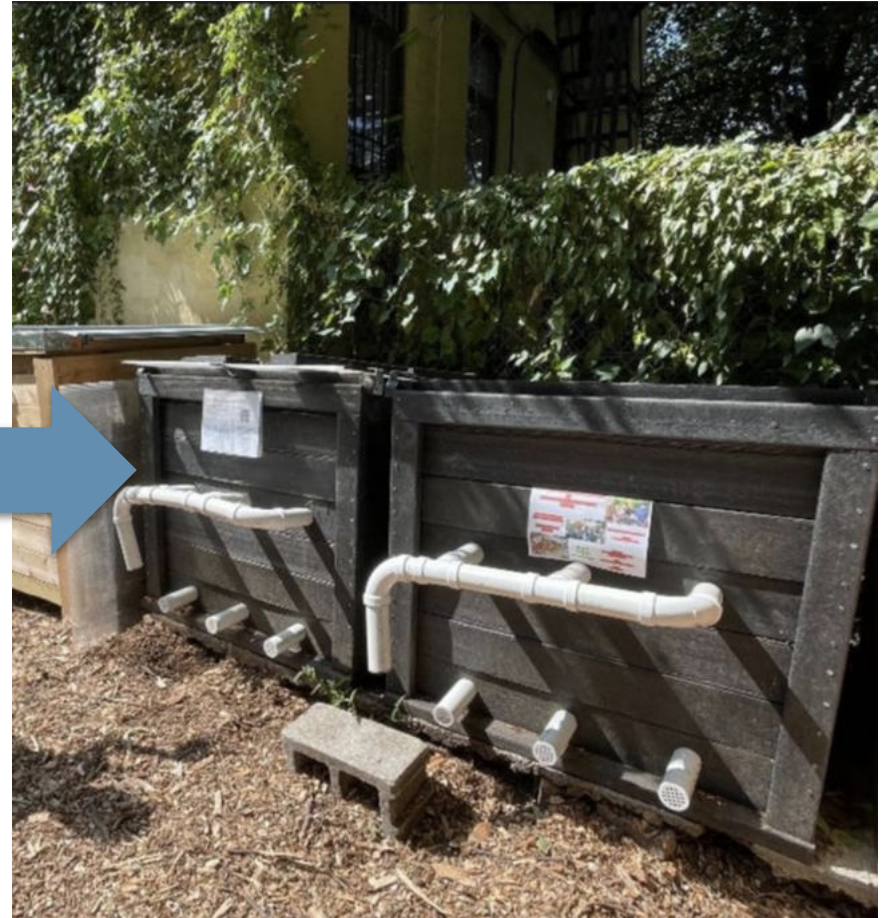

Compost Bin Build Support